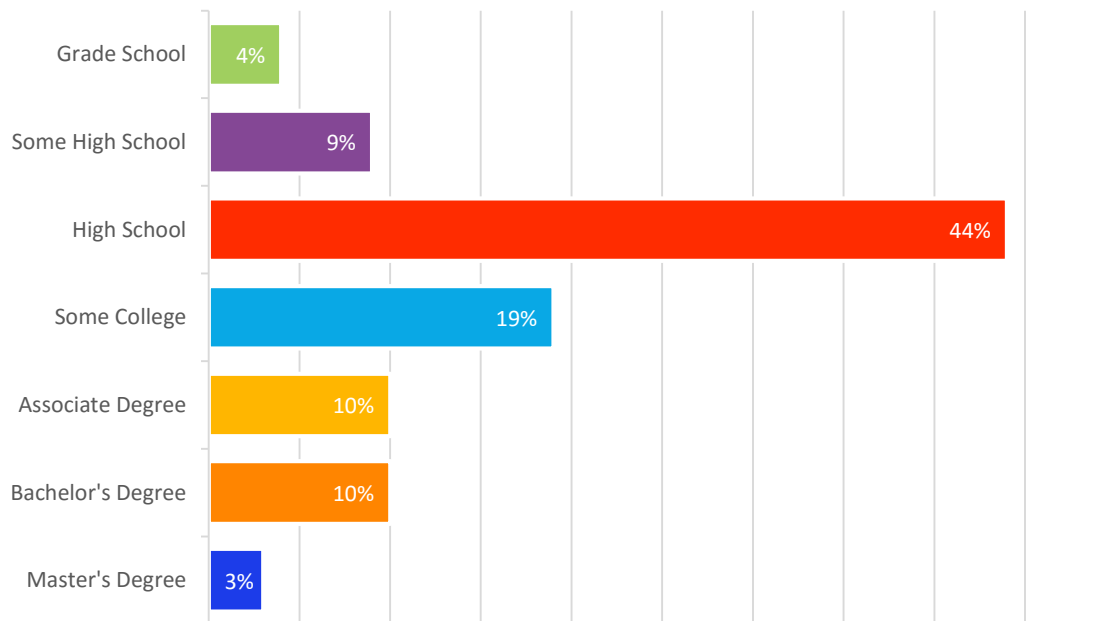

VERMILLION COUNTY OVERVIEW

16,224
POPULATION

1,000,000
LABOR FORCE

POPULATION BY AGE

POPULATION BY OCCUPATION

HIGHEST LEVEL OF EDUCATION

AVERAGE COMMUTE TIME

COST OF LIVING