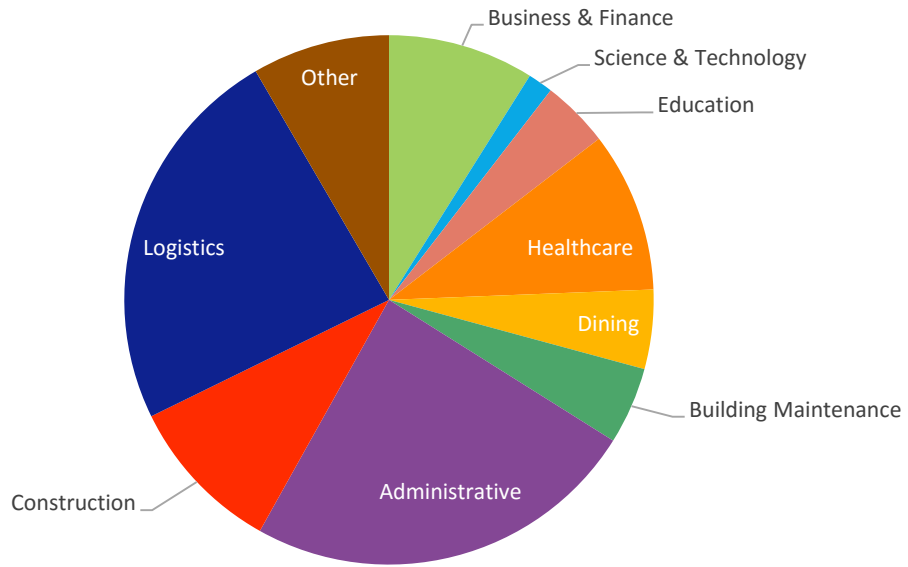

VERMILLION COUNTY OVERVIEW

16,224
POPULATION

1,000,000
LABOR FORCE

POPULATION BY AGE

POPULATION BY OCCUPATION

HIGHEST LEVEL OF EDUCATION

AVERAGE COMMUTE TIME

COST OF LIVING