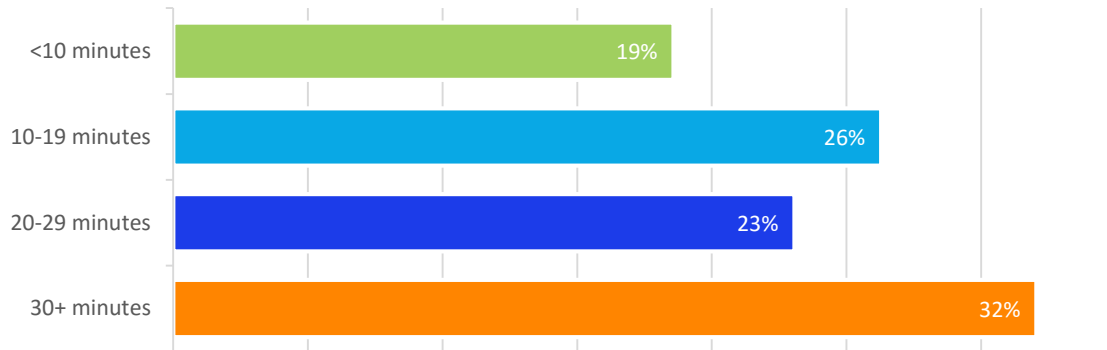

VERMILLION COUNTY OVERVIEW

16,224
POPULATION

1,000,000
LABOR FORCE

POPULATION BY AGE

POPULATION BY OCCUPATION

HIGHEST LEVEL OF EDUCATION

AVERAGE COMMUTE TIME

COST OF LIVING