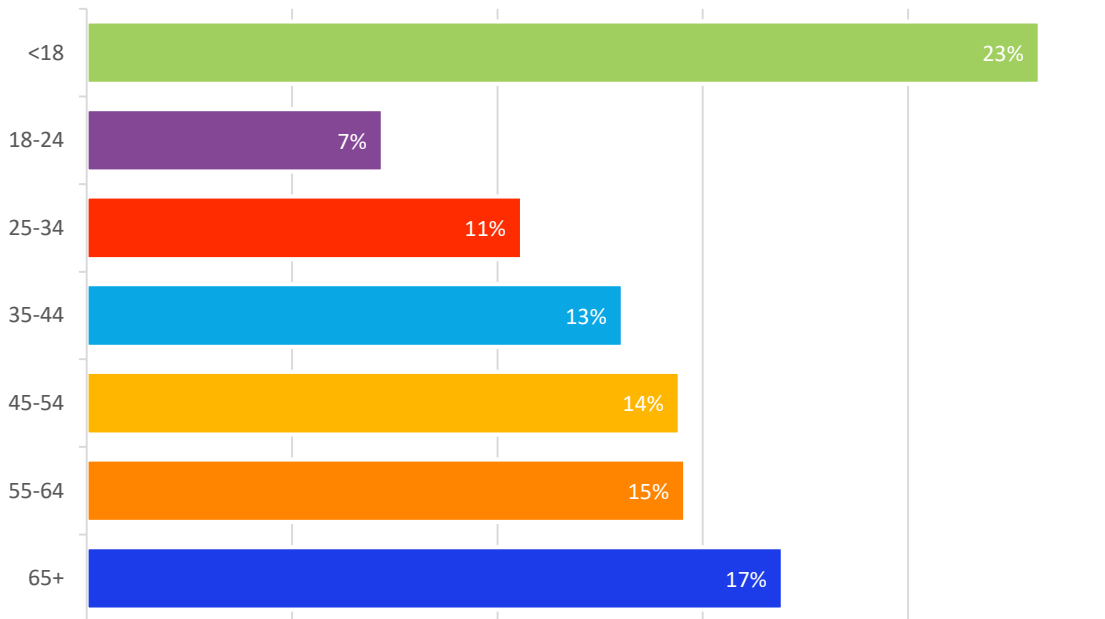

VERMILLION COUNTY OVERVIEW

16,224
POPULATION

1,000,000
LABOR FORCE

POPULATION BY AGE

POPULATION BY OCCUPATION

HIGHEST LEVEL OF EDUCATION

AVERAGE COMMUTE TIME

COST OF LIVING