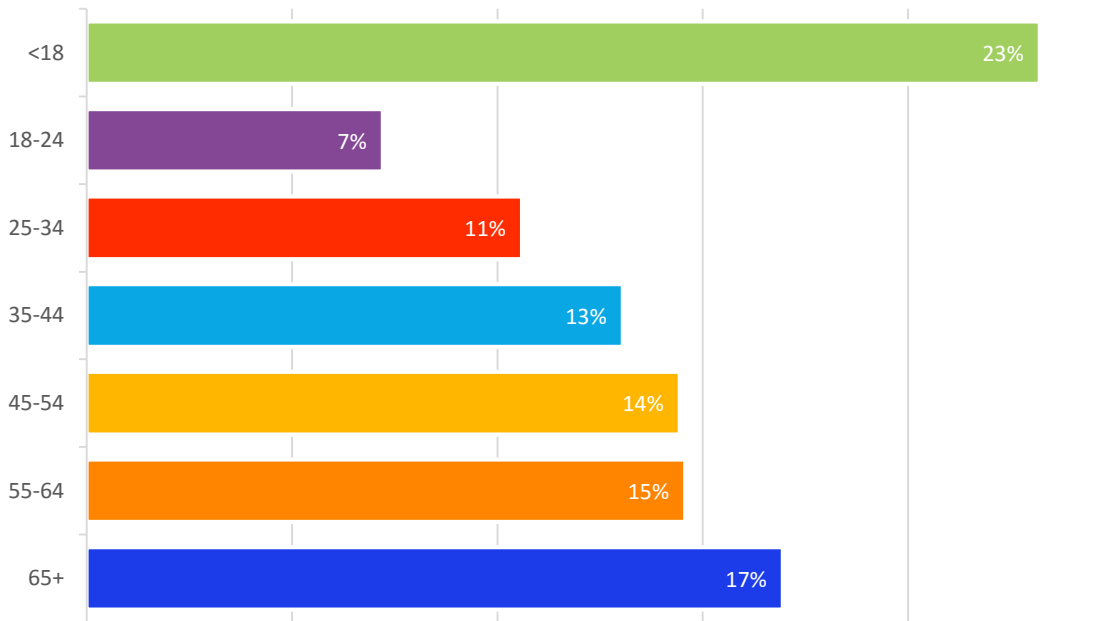

VERMILLION COUNTY OVERVIEW

16,224
POPULATION

1,000,000
LABOR FORCE

POPULATION BY OCCUPATION

POPULATION BY OCCUPATION

HIGHEST LEVEL OF EDUCATION

AVERAGE COMMUTE TIME

COST OF LIVING