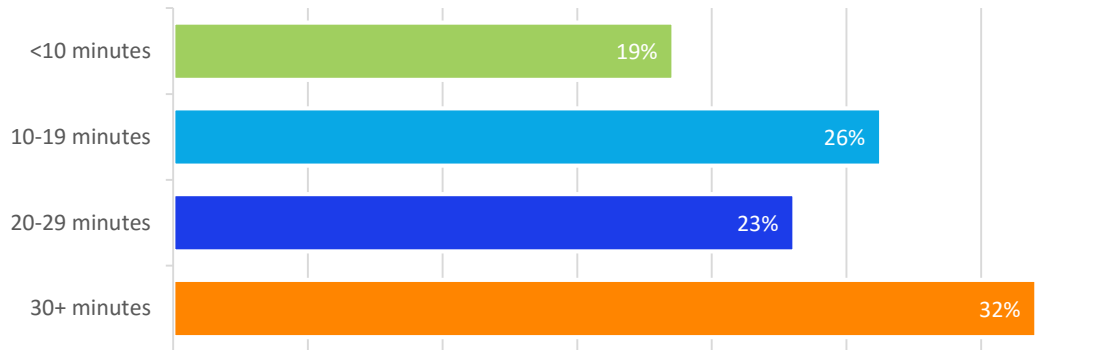

VERMILLION COUNTY OVERVIEW

16,224
POPULATION

1,000,000
LABOR FORCE

POPULATION BY OCCUPATION

POPULATION BY OCCUPATION

HIGHEST LEVEL OF EDUCATION

AVERAGE COMMUTE TIME

COST OF LIVING