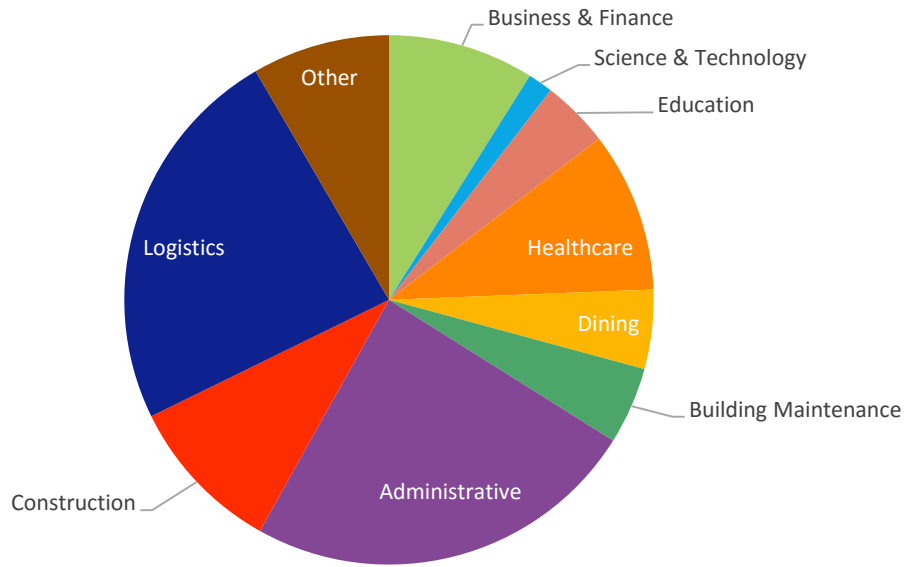

VERMILLION COUNTY OVERVIEW

16,224
POPULATION

1,000,000
LABOR FORCE

POPULATION BY OCCUPATION

POPULATION BY OCCUPATION

HIGHEST LEVEL OF EDUCATION

AVERAGE COMMUTE TIME

COST OF LIVING

*Based on a United States average of 100

45
HOUSING

90
UTILITIES

98
TRANSPORTATION

80
OVERALL

All data provided by Sperling's (2014) and StatsAmerica (2013).