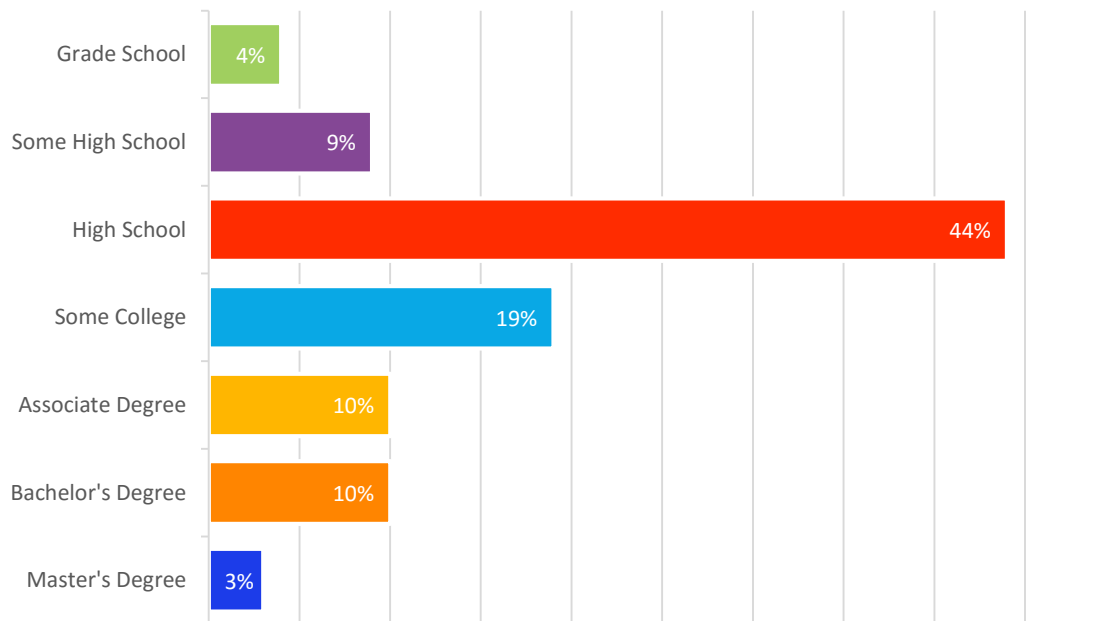

VERMILLION COUNTY OVERVIEW

16,224
POPULATION

1,000,000
LABOR FORCE

POPULATION BY OCCUPATION

POPULATION BY OCCUPATION

HIGHEST LEVEL OF EDUCATION

AVERAGE COMMUTE TIME

COST OF LIVING